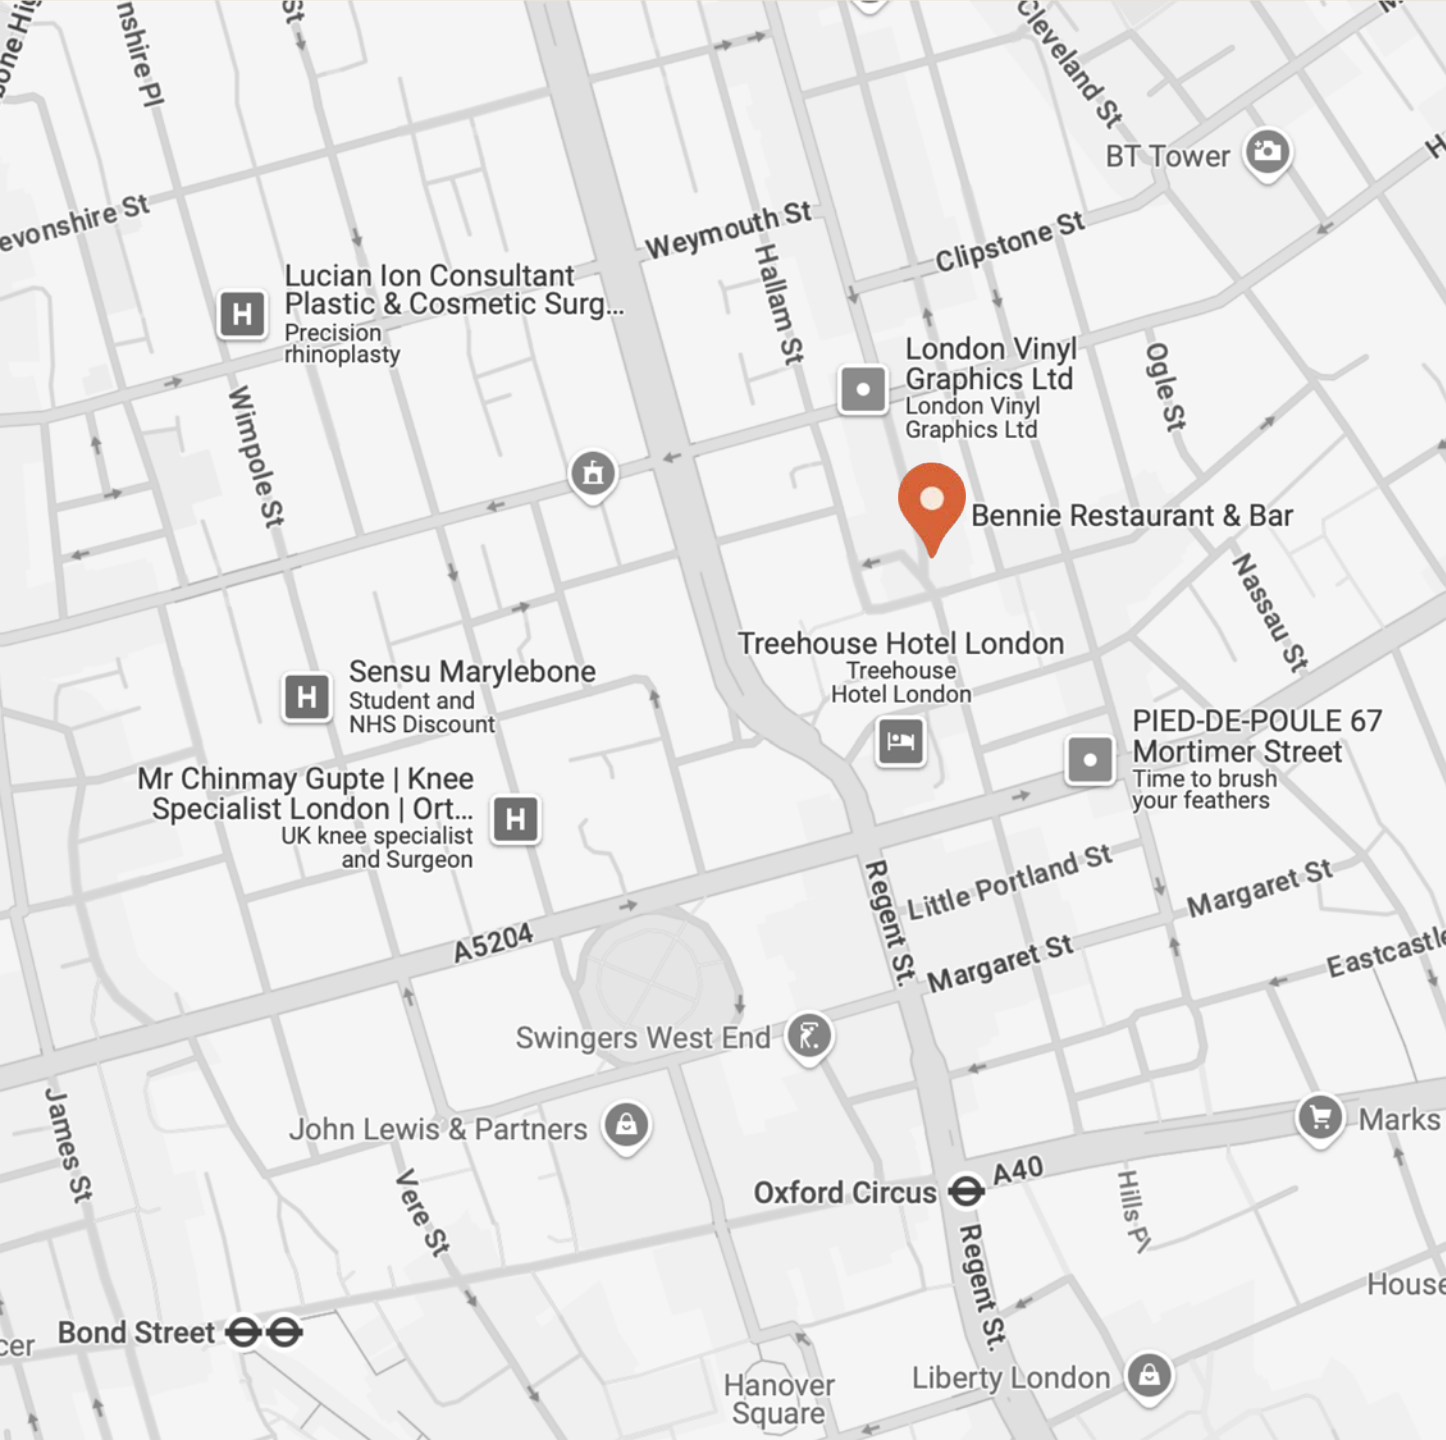

CONTACT US

📍 102 Great Portland Street,
W1W 6PD, Fitzrovia, London

📞 +44 7342334713

✉️ hi@benniefood.com

🌐 www.benniefood.co.uk

📷 bennierestaurantandbar